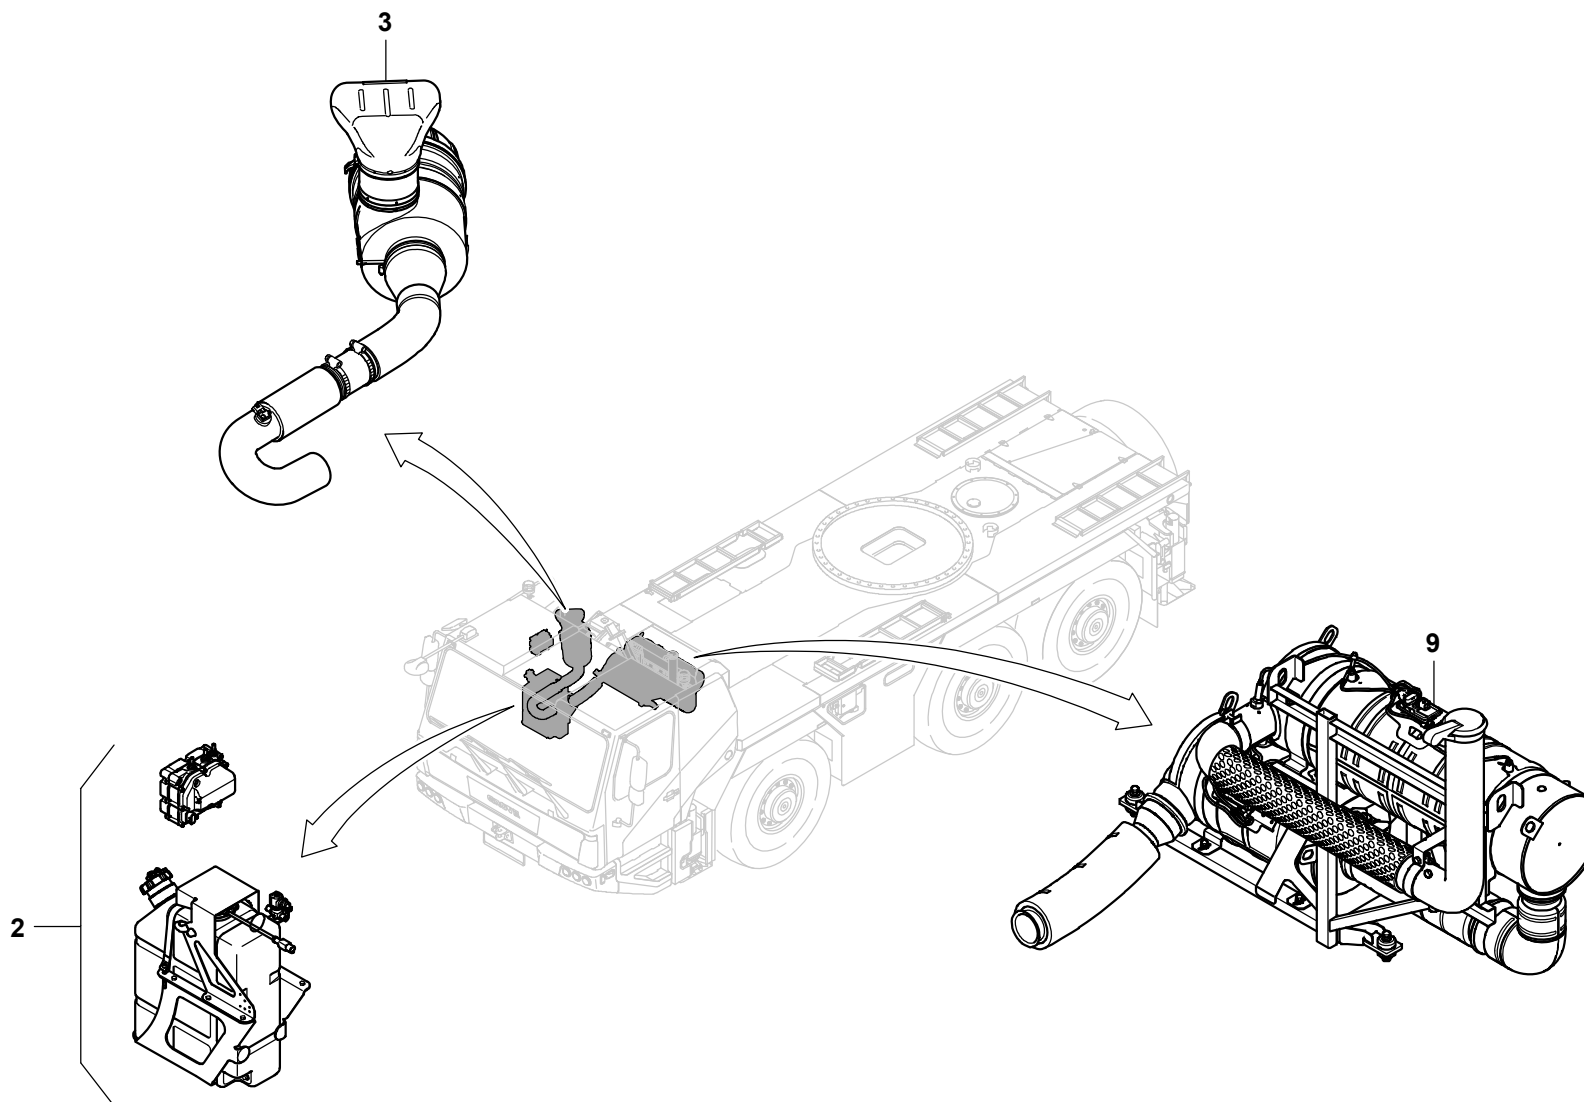

GROVE

T4F ANTRIEB UNTERWAGEN 6X6
T4F DRIVE UNIT FOR CHASSIS FRAME 6X6

BILDТАFЕL
PICTORIAL DISPLAY

GMK3060

02.18

4169640-ETL D

3/4